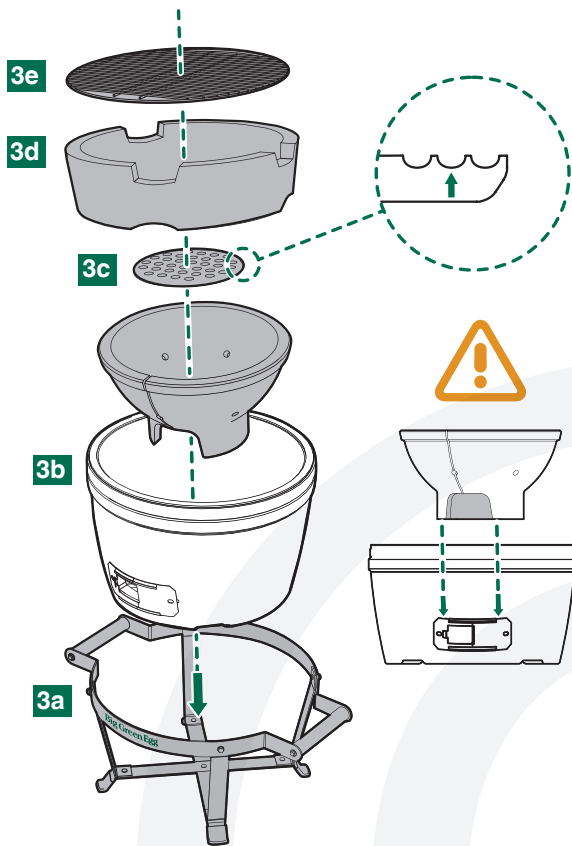

3

© COPYRIGHT BIG GREEN EGG INC.

4