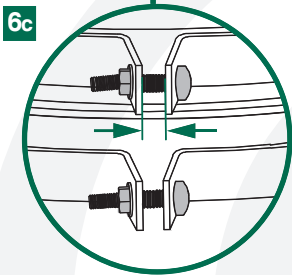

XXL XL L M S MX MN

EGG[®] and Band Assembly Instructions

7/16" + 1/2"
(Nr. 11 + 13)

www.biggreenegg.com/assembly-videos

-  www.biggreenegg.com
-  www.biggreenegg.ca
-  www.biggreenegg.eu
-  www.biggreenegg.co.uk
-  www.biggreenegg.co.za

1/2" (Nr. 13)

6b

6c

6a

6d

© COPYRIGHT BIG GREEN EGG INC.

7

7/16" (Nr. 11)
1/2" (Nr. 13)