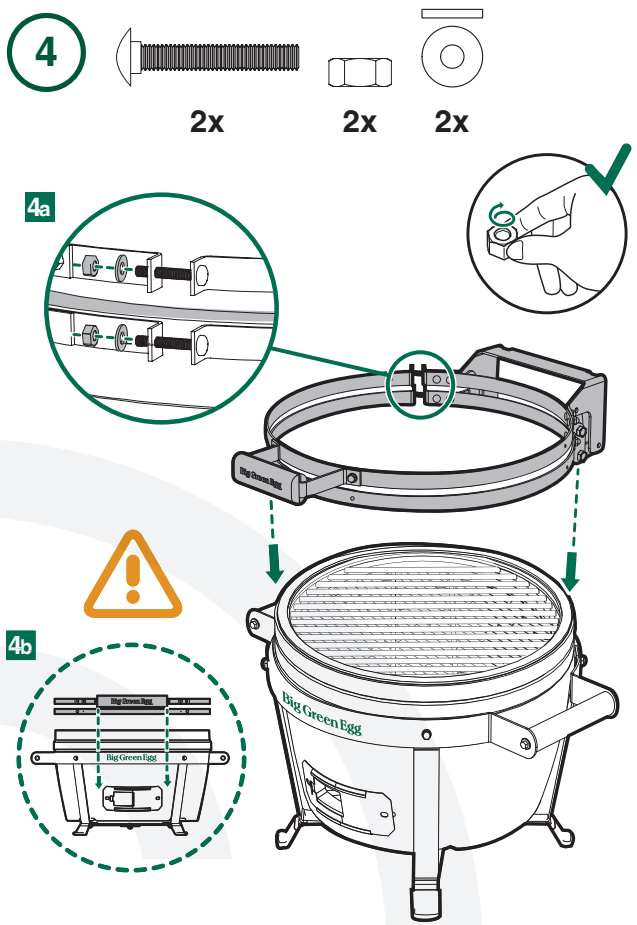

© COPYRIGHT BIG GREEN EGG INC.

5