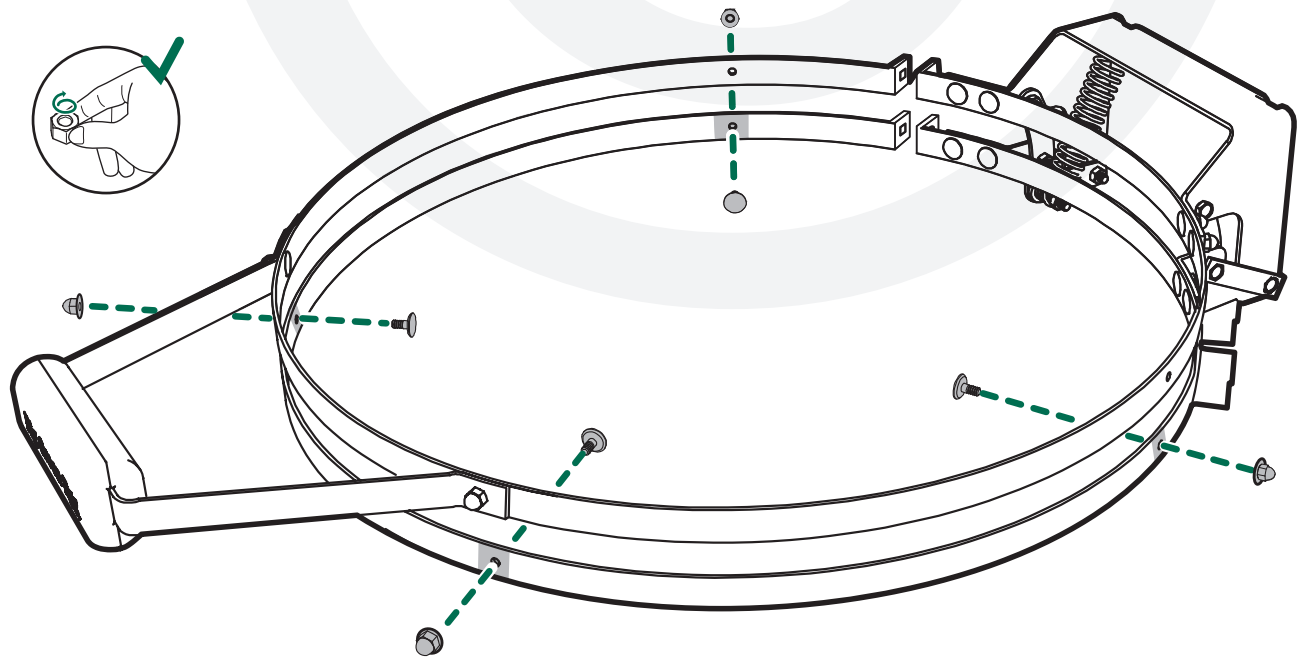

XXL XL L M S MX MN

EGG[®] and Band Assembly Instructions

7/16" + 1/2"
(Nr. 11 + 13)

www.biggreenegg.com/assembly-videos

-  www.biggreenegg.com
-  www.biggreenegg.ca
-  www.biggreenegg.eu
-  www.biggreenegg.co.uk
-  www.biggreenegg.co.za

CAUTION: SEE SAFETY NOTICE
www.biggreenegg.com/safetytips

© COPYRIGHT BIG GREEN EGG INC.

1

A  
8x 8x

B  
2x 2x

© COPYRIGHT BIG GREEN EGG INC.

2

 
4x 4x