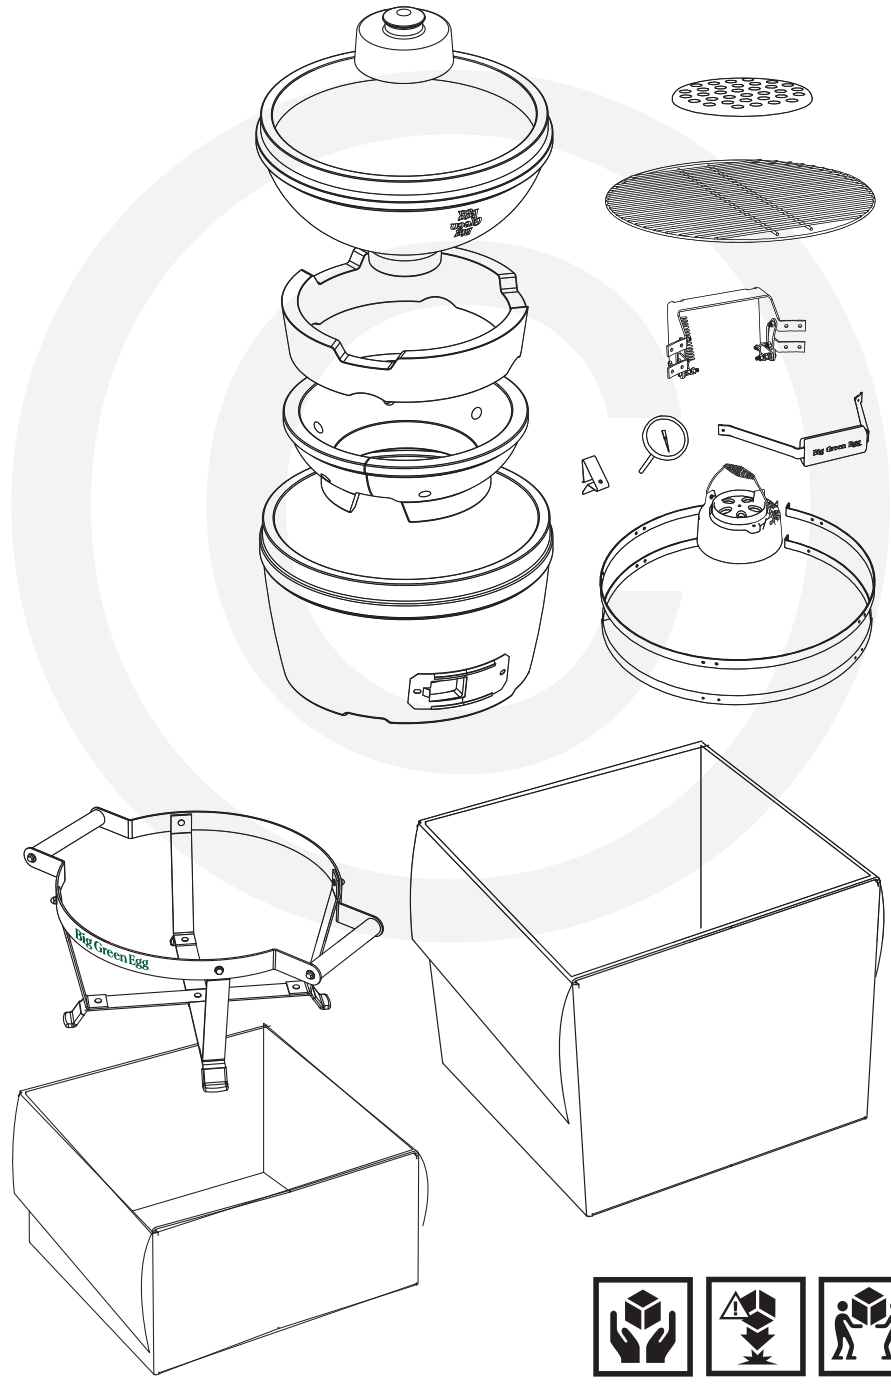

XXL XL L M S MX MN

EGG[®] and Band Assembly Instructions

7/16" + 1/2"
(Nr. 11 + 13)

www.biggreenegg.com/assembly-videos

-  www.biggreenegg.com
-  www.biggreenegg.ca
-  www.biggreenegg.eu
-  www.biggreenegg.co.uk
-  www.biggreenegg.co.za

CAUTION: SEE SAFETY NOTICE
www.biggreenegg.com/safetytips

© COPYRIGHT BIG GREEN EGG INC.

1

A  
8x 8x

B  
2x 2x

© COPYRIGHT BIG GREEN EGG INC.

2

 
4x 4x