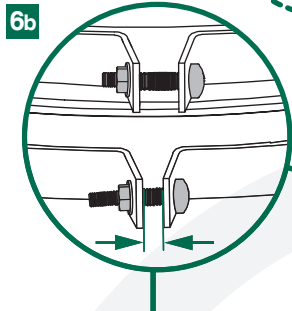

XXL XL L M S MX MN

EGG[®] and Band Assembly Instructions

7/16" + 1/2"
(Nr. 11 + 13)

www.biggreenegg.com/assembly-videos

-  www.biggreenegg.com
-  www.biggreenegg.ca
-  www.biggreenegg.eu
-  www.biggreenegg.co.uk
-  www.biggreenegg.co.za

1/2" (Nr. 13)

6b

6c

6a

6d

© COPYRIGHT BIG GREEN EGG INC.

7

7/16" (Nr. 11)
1/2" (Nr. 13)