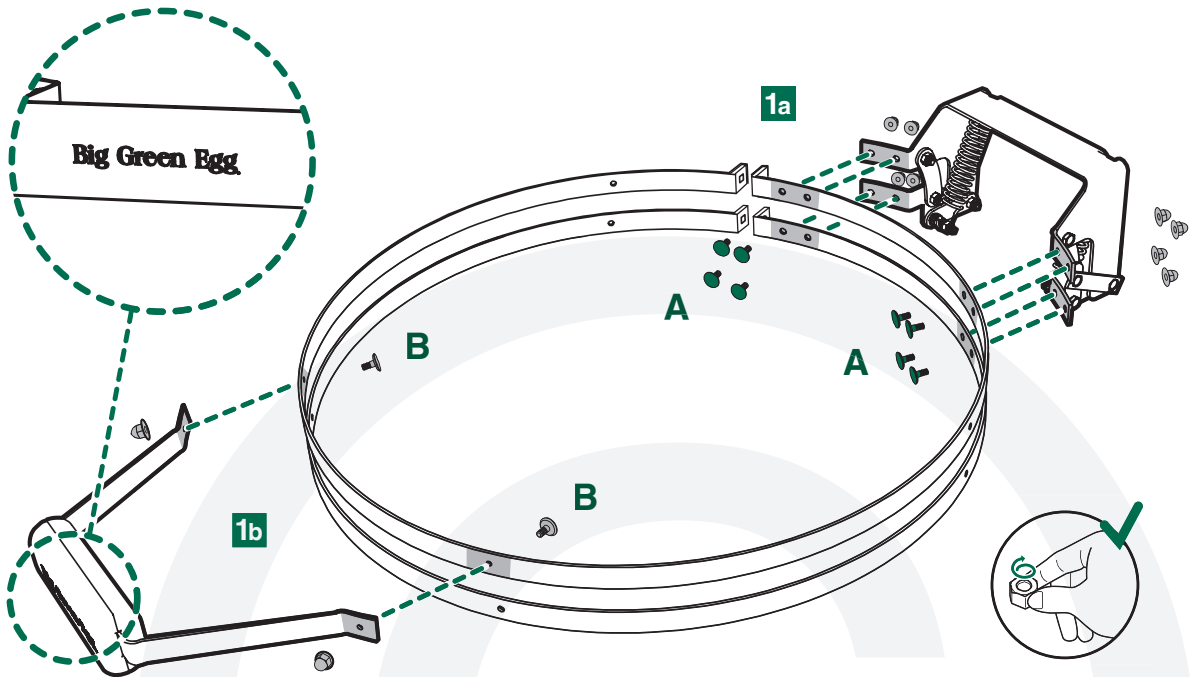

XXL XL L M S MX MN

EGG[®] and Band Assembly Instructions

7/16" + 1/2"
(Nr. 11 + 13)

www.biggreenegg.com/assembly-videos

-  www.biggreenegg.com
-  www.biggreenegg.ca
-  www.biggreenegg.eu
-  www.biggreenegg.co.uk
-  www.biggreenegg.co.za

CAUTION: SEE SAFETY NOTICE
www.biggreenegg.com/safetytips

© COPYRIGHT BIG GREEN EGG INC.

1

A  
8x 8x

B  
2x 2x

© COPYRIGHT BIG GREEN EGG INC.

2

 
4x 4x

1/2" (Nr. 13)

6b

6c

6a

6d

© COPYRIGHT BIG GREEN EGG INC.

7

7/16" (Nr. 11)
1/2" (Nr. 13)